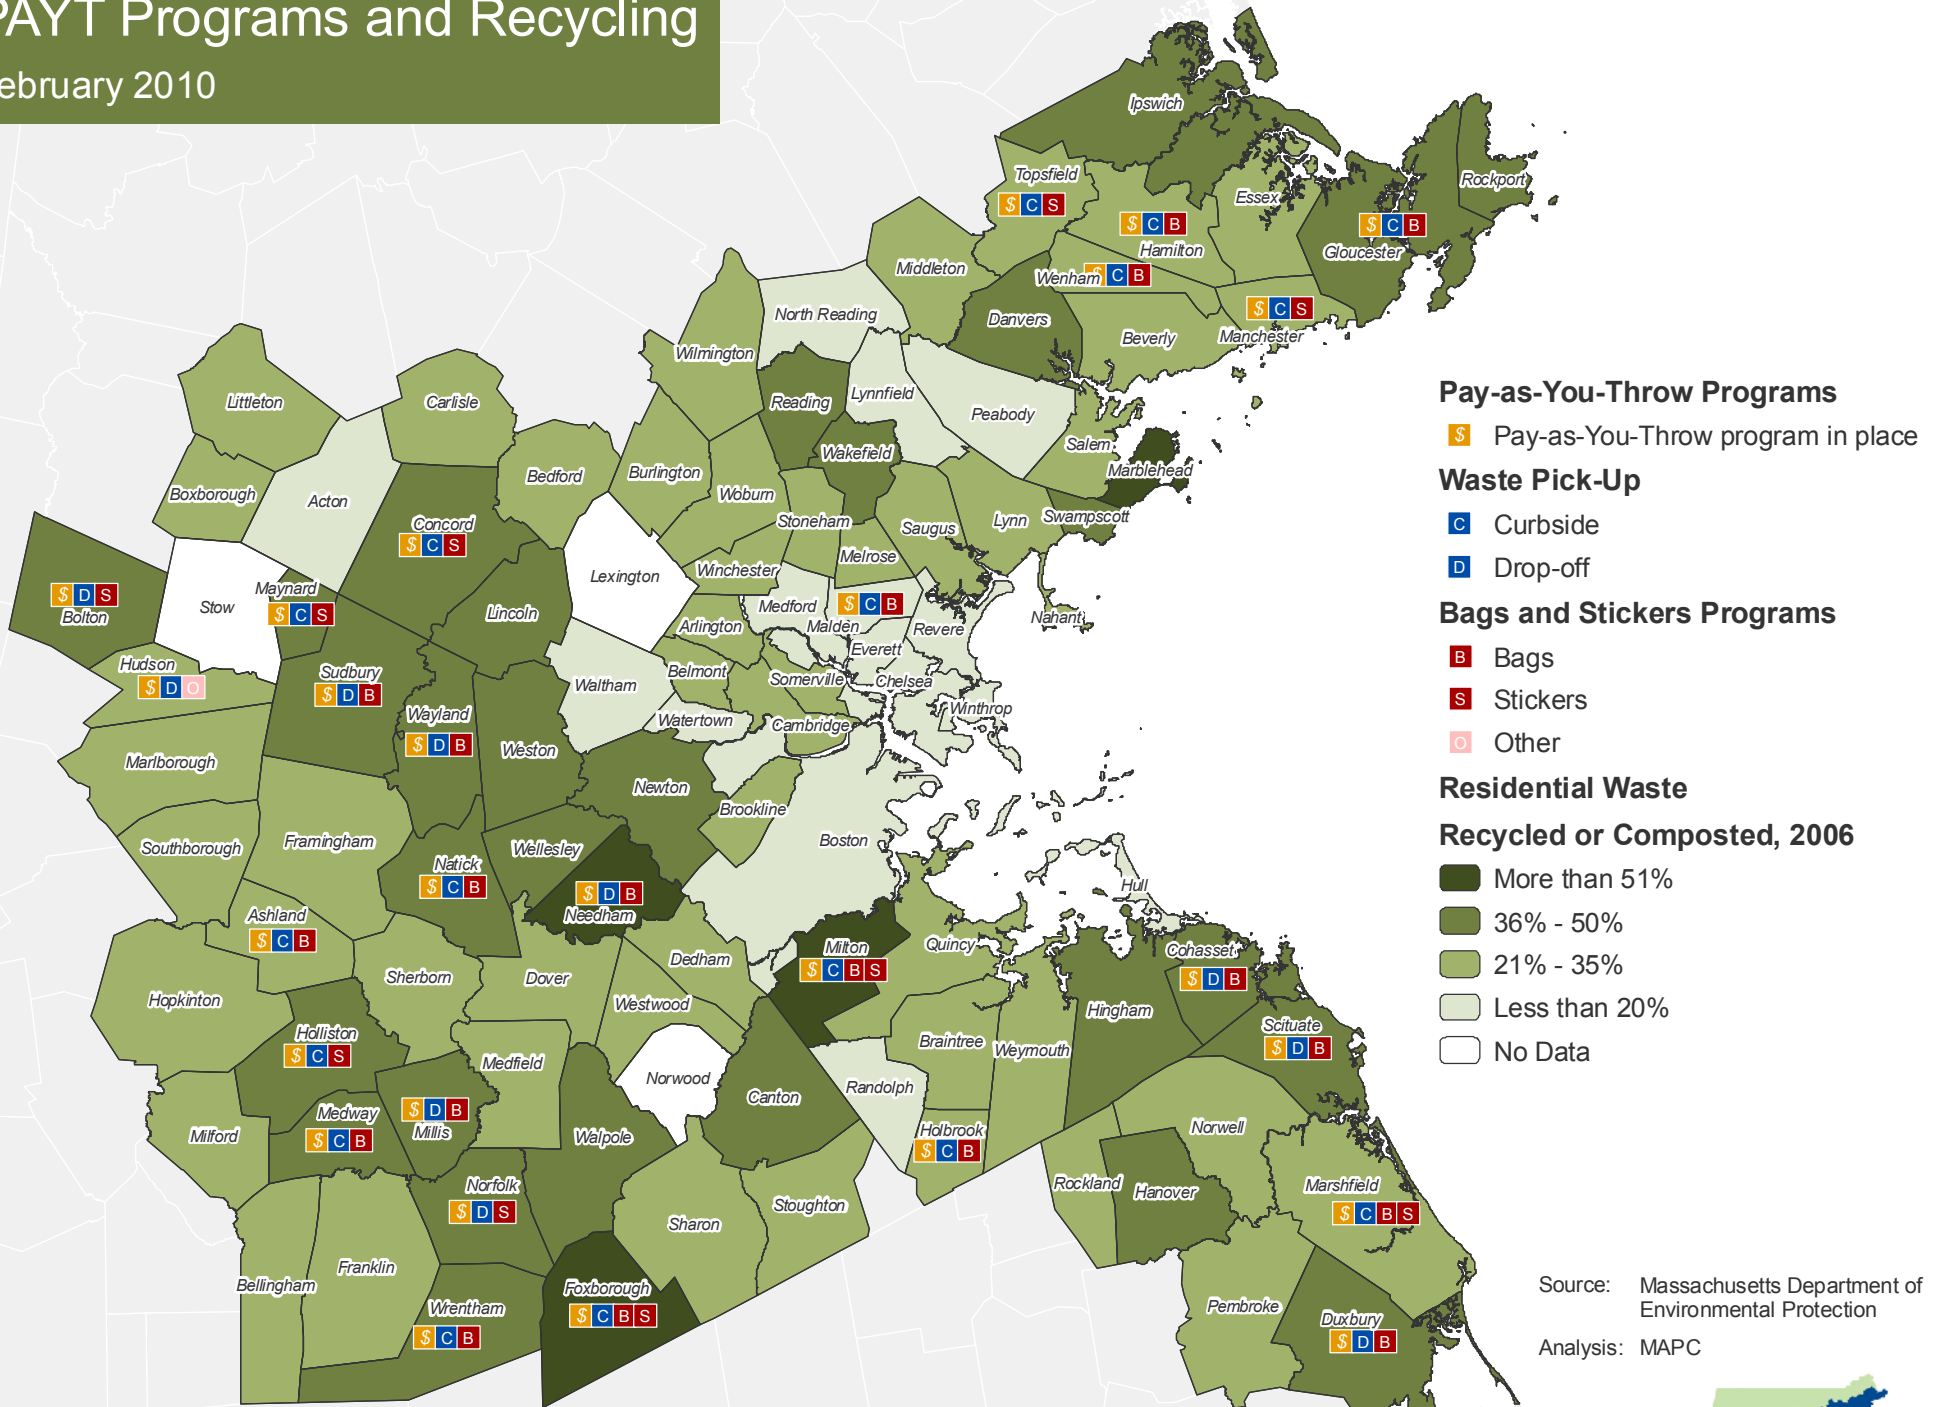

PAYT Programs and Recycling

February 2010

Source: Massachusetts Department of Environmental Protection
 Analysis: MAPC

0 5 10 Miles